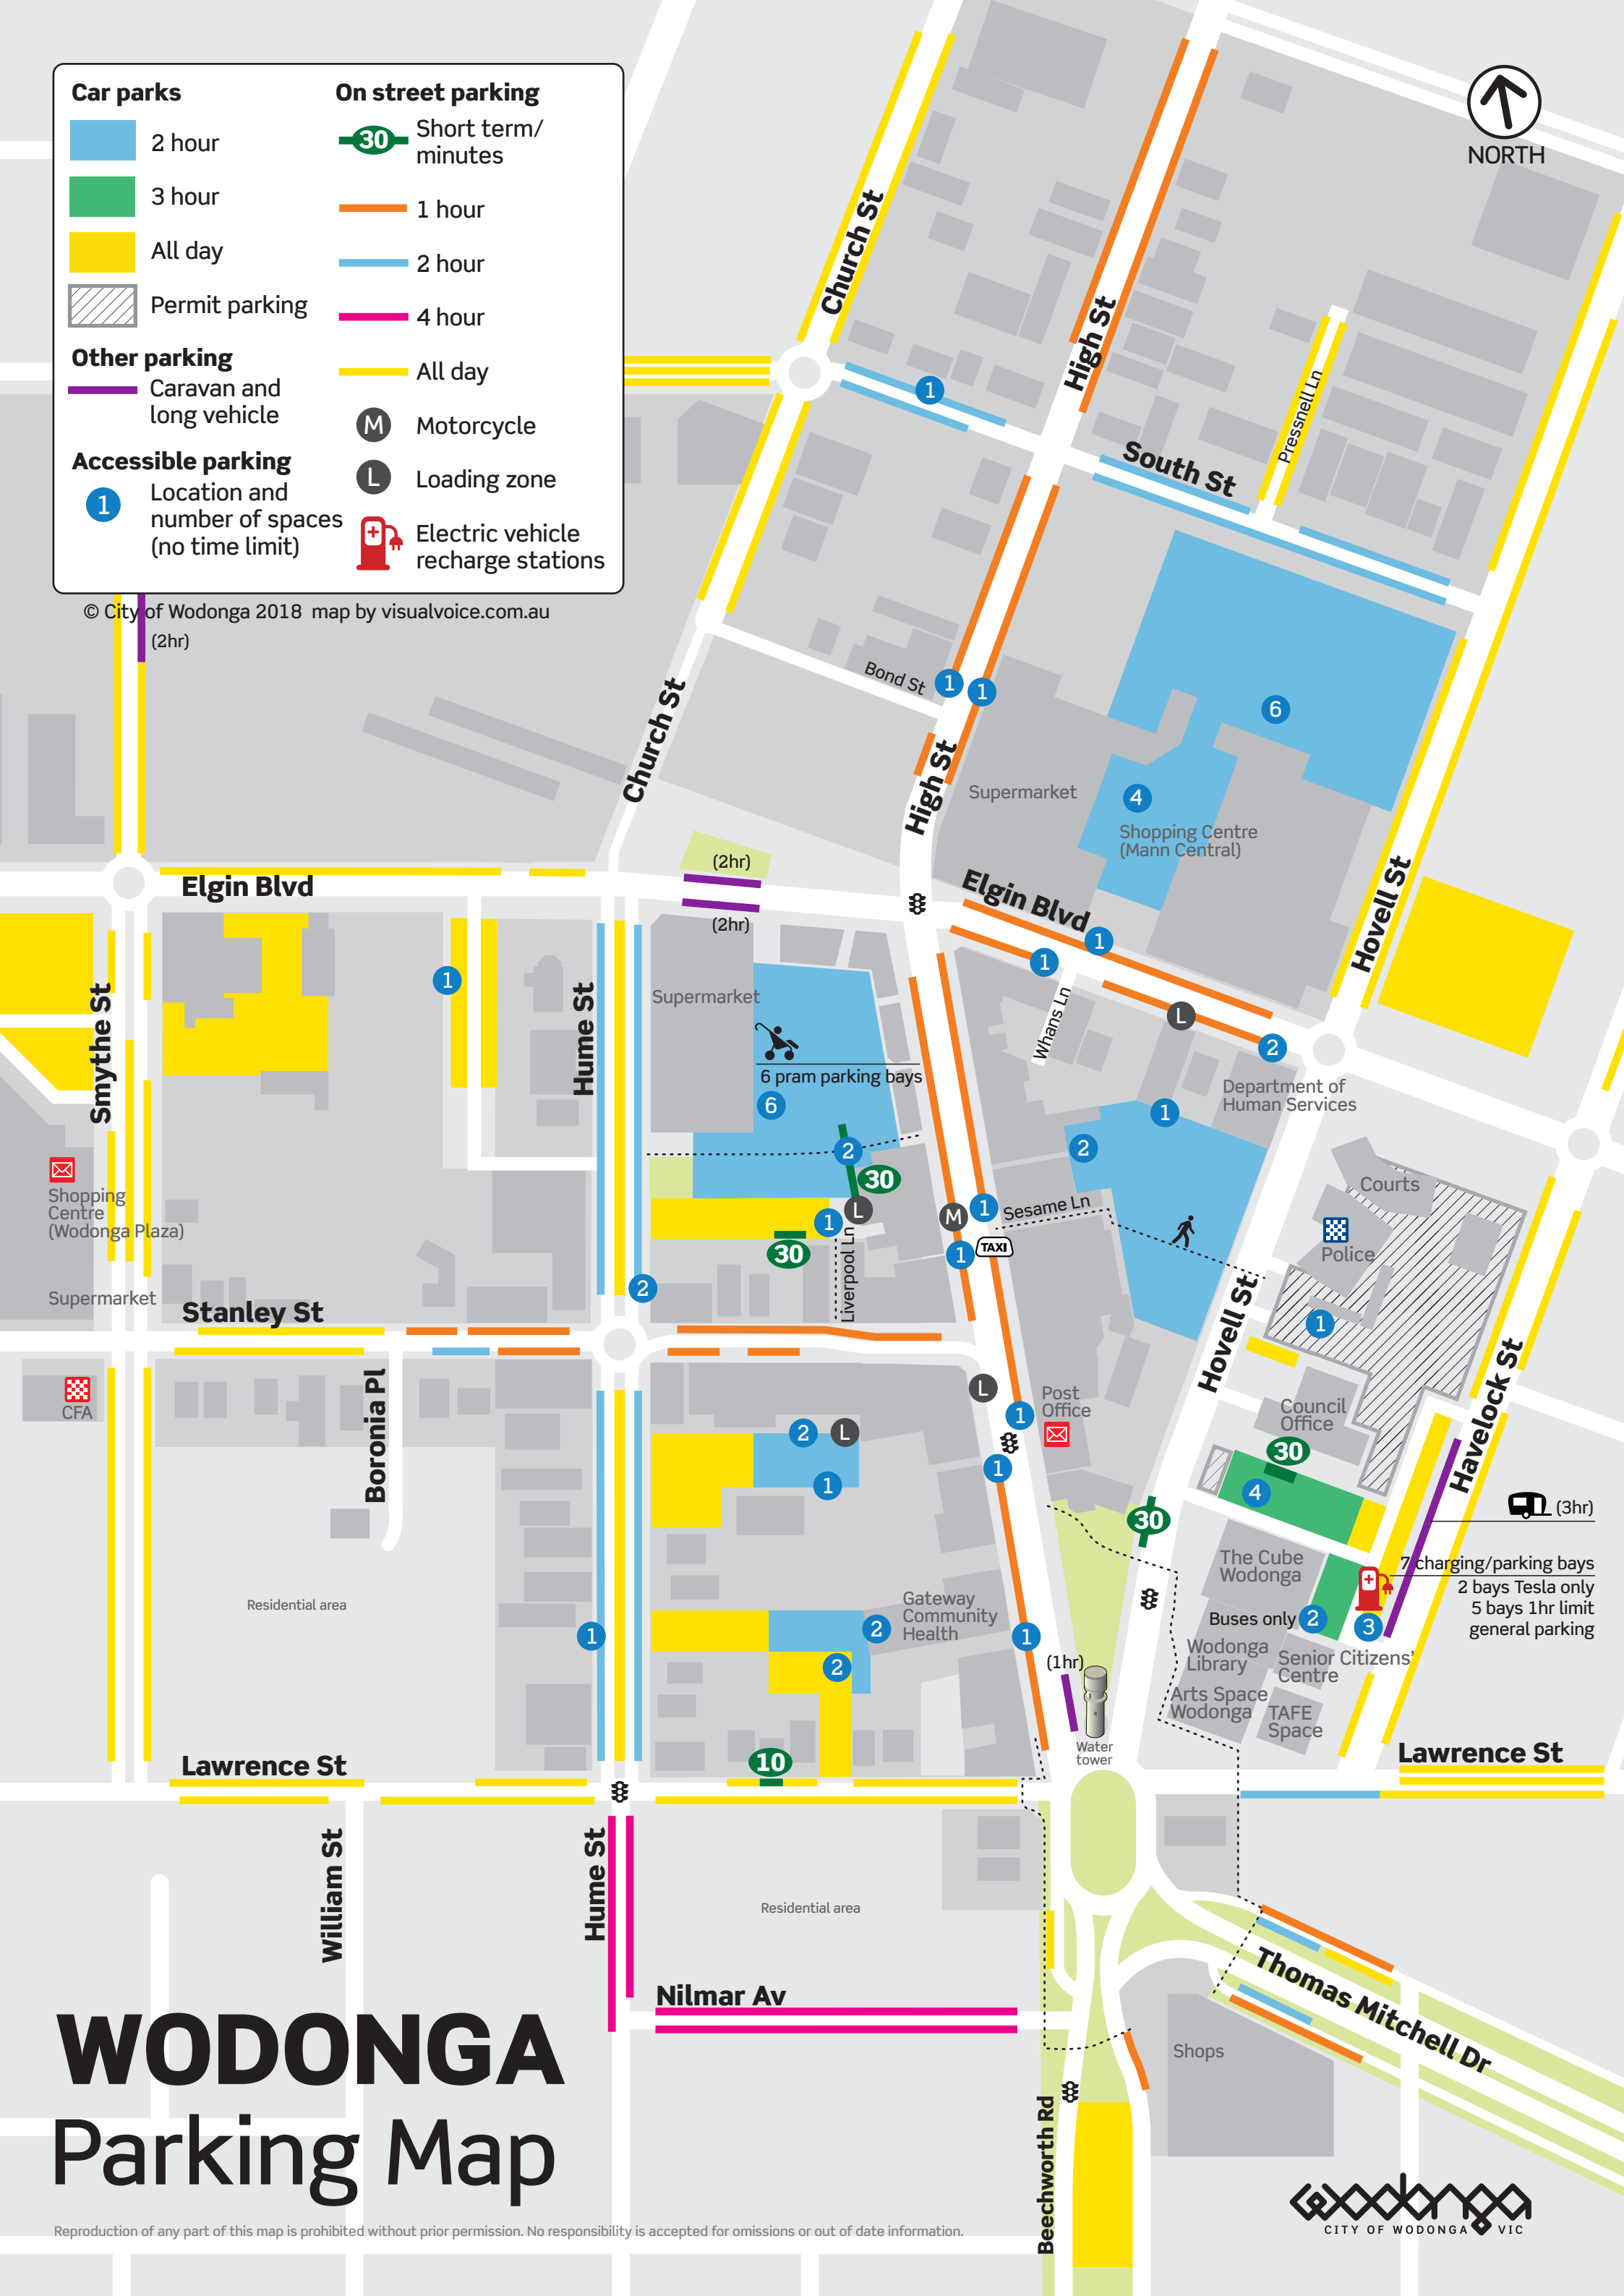

Car parks

- 2 hour
- 3 hour
- All day
- Permit parking

Other parking

- Caravan and long vehicle

Accessible parking

- Location and number of spaces (no time limit)

On street parking

- Short term/minutes
- 1 hour
- 2 hour
- 4 hour
- All day

Motorcycle

Loading zone

Electric vehicle recharge stations

© City of Wodonga 2018 map by visualvoice.com.au (2hr)

WODONGA Parking Map

Reproduction of any part of this map is prohibited without prior permission. No responsibility is accepted for omissions or out of date information.