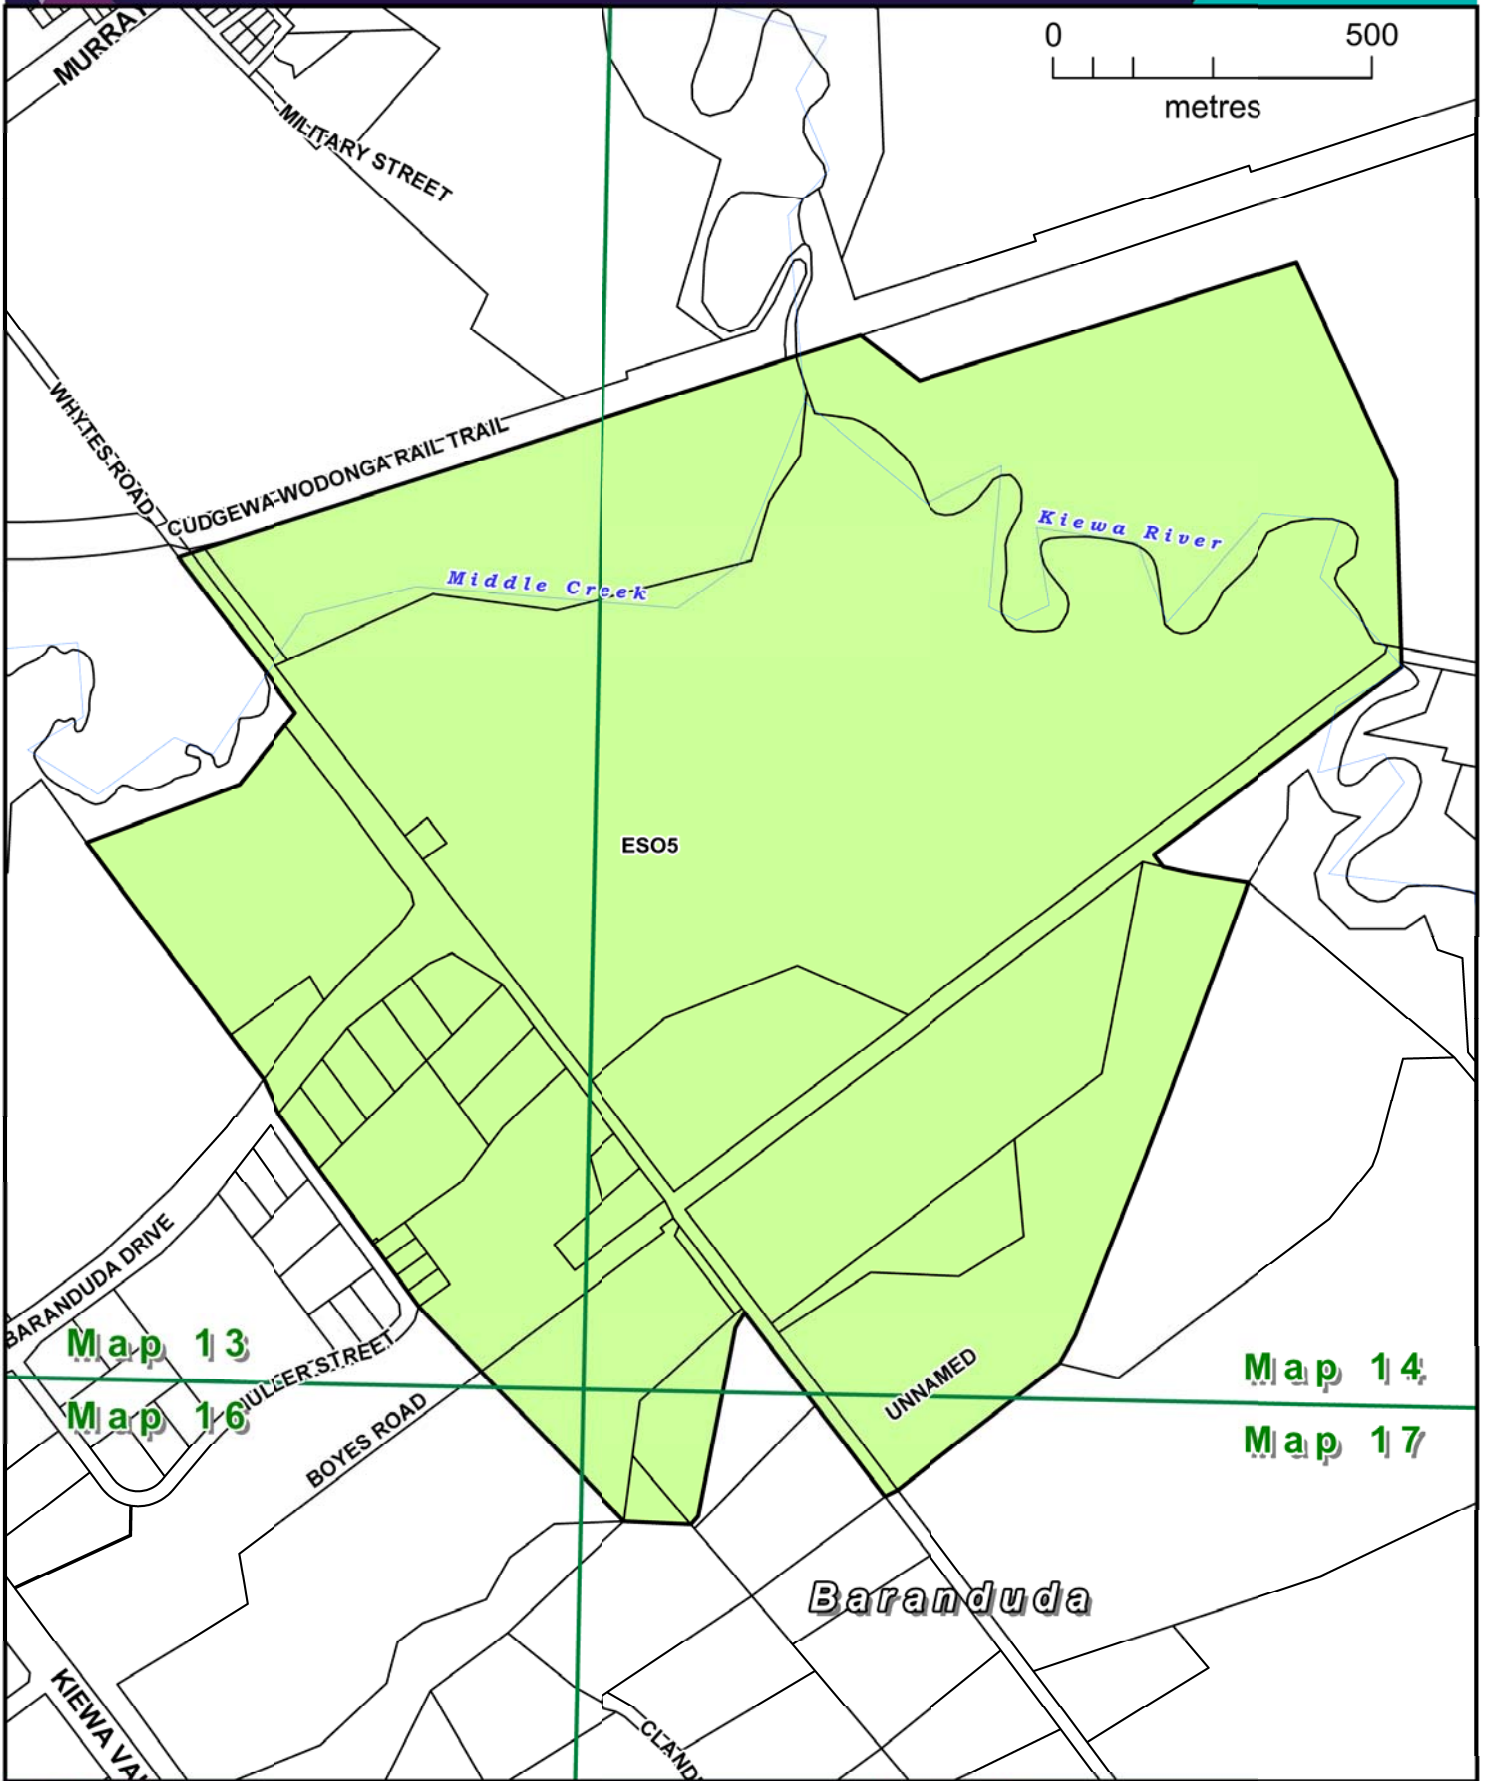

WODONGA PLANNING SCHEME

LEGEND

Part of Planning Scheme Maps 13ESO, 14ESO, 16ESO & 17ESO

ESO5 ENVIRONMENTAL SIGNIFICANCE OVERLAY - SCHEDULE 5

AMENDMENT C105