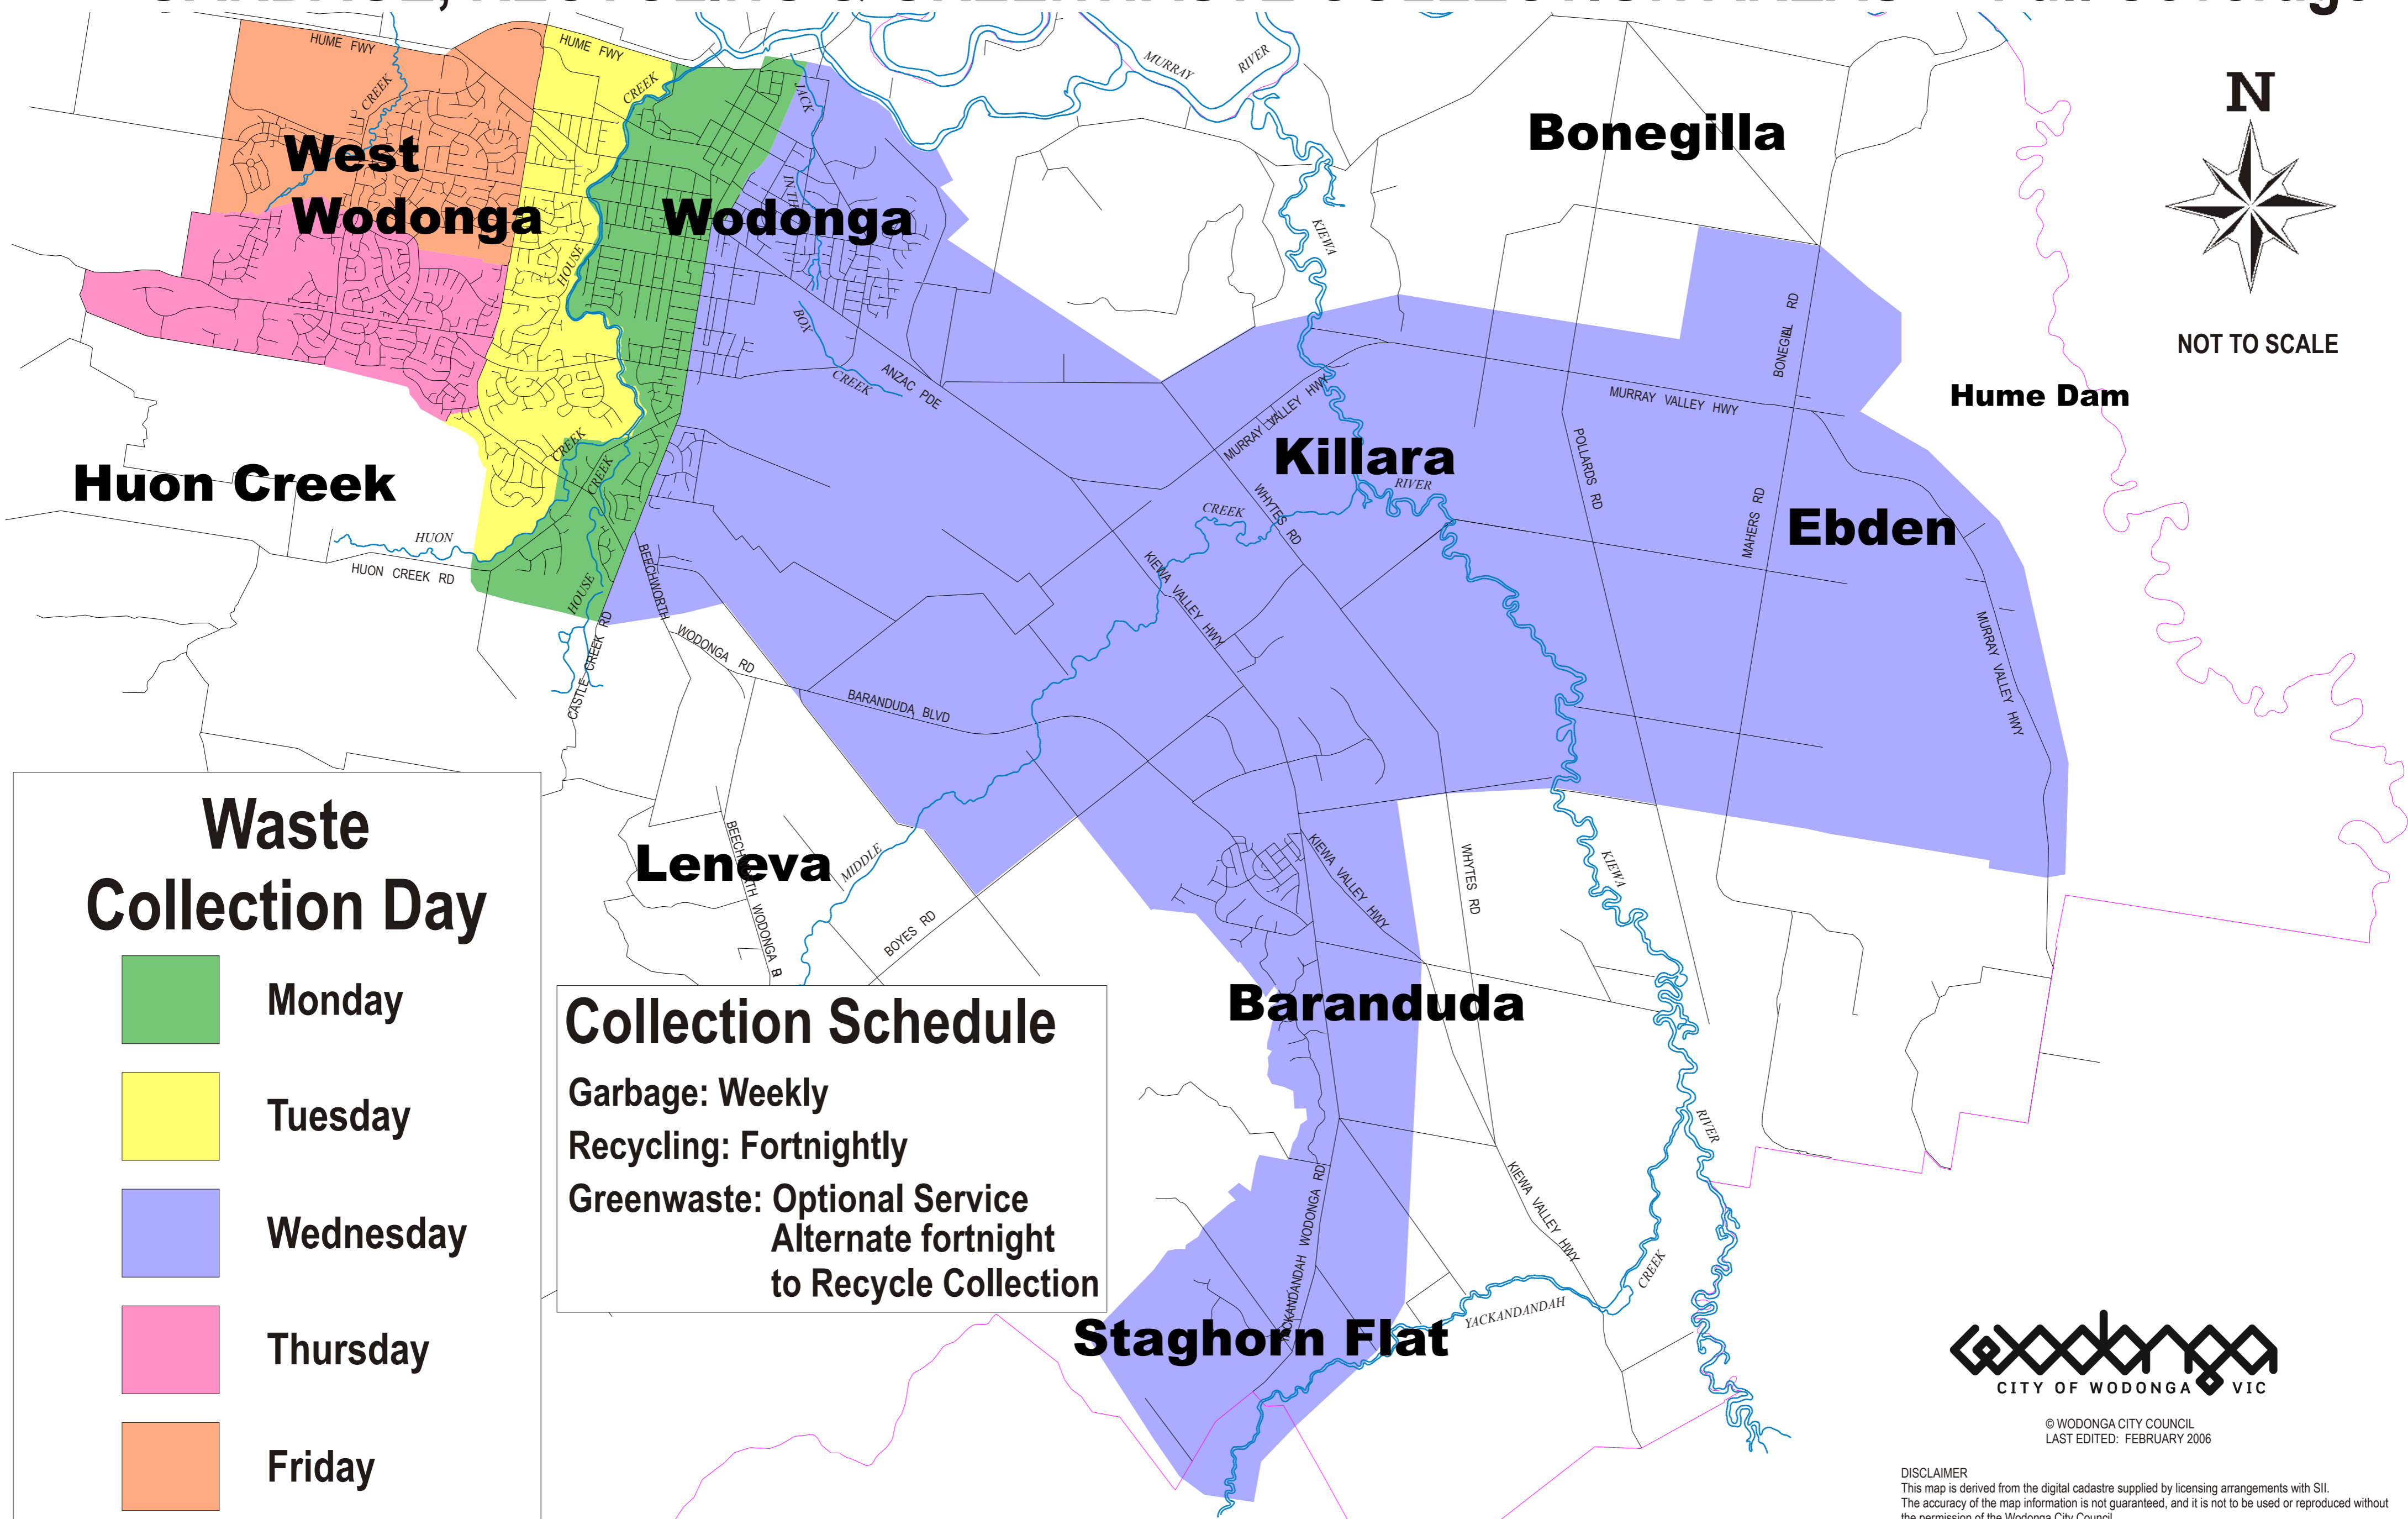

CITY OF WODONGA

GARBAGE, RECYCLING & GREENWASTE COLLECTION AREAS - Full Coverage

NOT TO SCALE

Waste Collection Day

- Monday
- Tuesday
- Wednesday
- Thursday
- Friday

Collection Schedule
 Garbage: Weekly
 Recycling: Fortnightly
 Greenwaste: Optional Service
 Alternate fortnight
 to Recycle Collection

© WODONGA CITY COUNCIL
 LAST EDITED: FEBRUARY 2006

DISCLAIMER
 This map is derived from the digital cadastre supplied by licensing arrangements with SII.
 The accuracy of the map information is not guaranteed, and it is not to be used or reproduced without
 the permission of the Wodonga City Council.