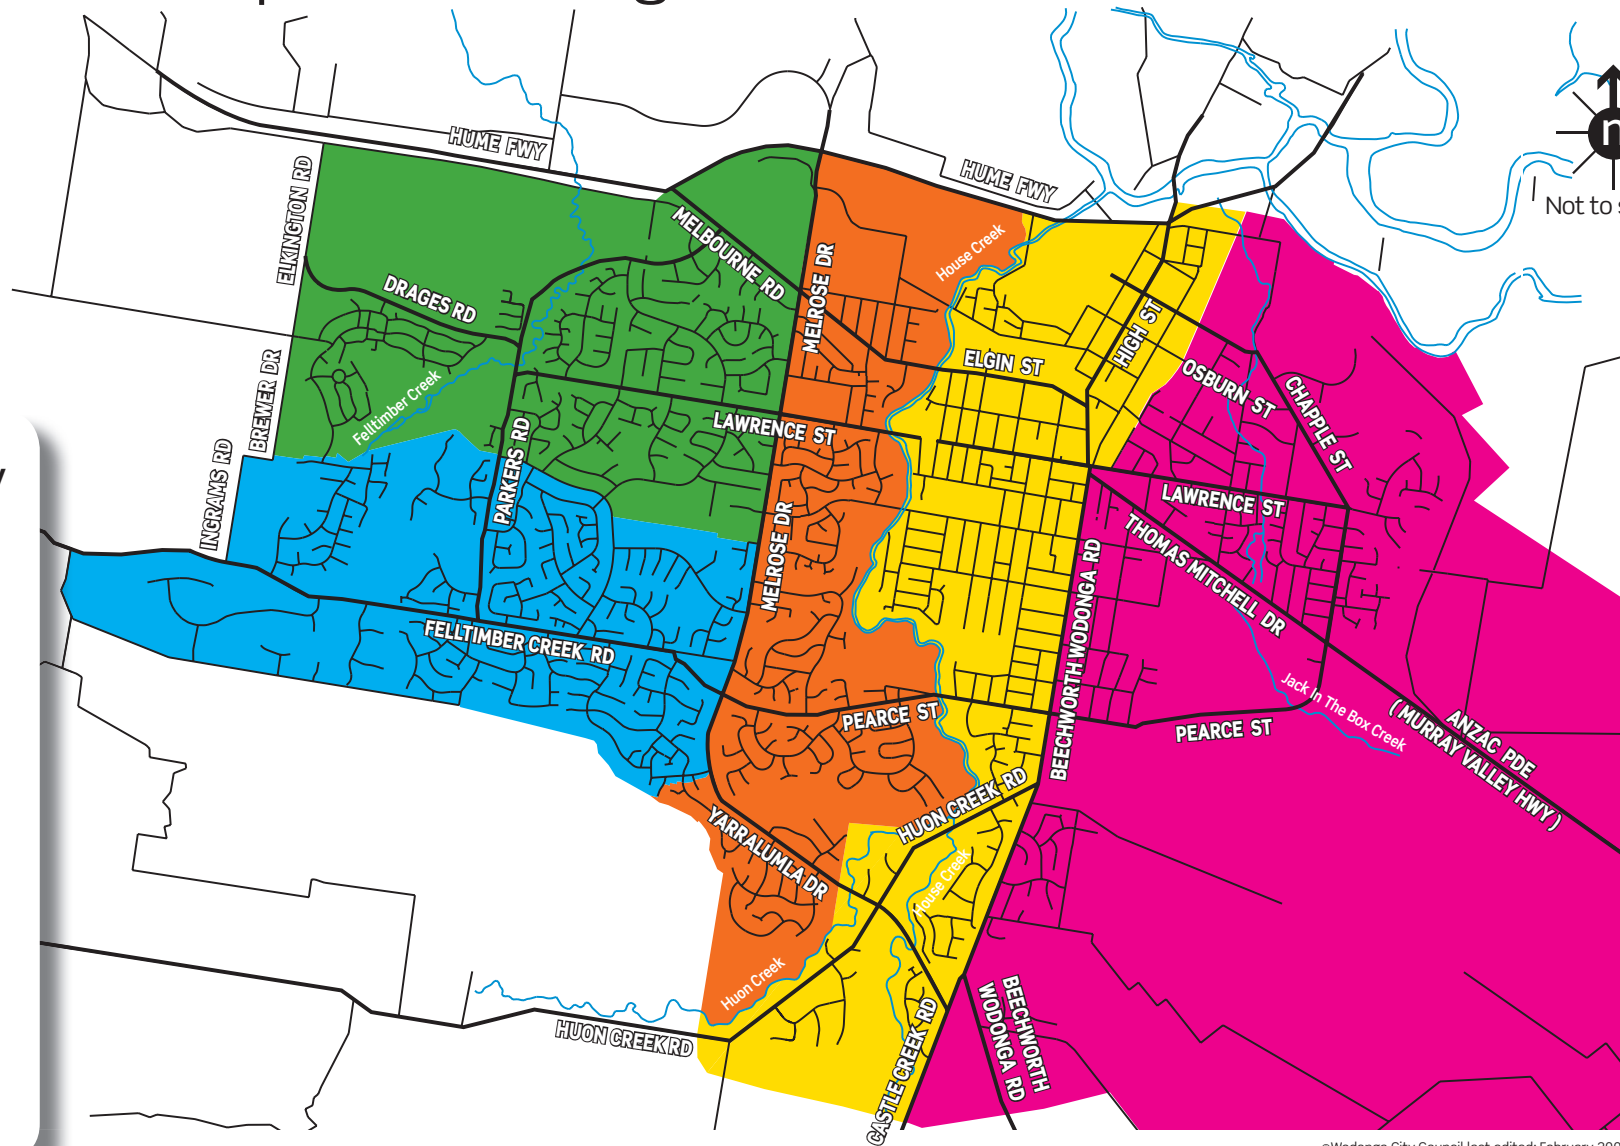

Garbage, recycling and greenwaste collection areas map – full coverage

Waste collection day

- Monday
- Tuesday
- Wednesday
- Thursday
- Friday

Collection Schedule

Garbage (red lid)
Weekly

Recycling (yellow lid)
Fortnightly

Greenwaste (green lid)
Optional, alternate fortnight to recycle collection

©Wodonga City Council last edited: February 2006.
Disclaimer: This map is derived from the digital cadastre supplied by licensing arrangements with SII. The accuracy of the map information is not guaranteed and it is not to be used or reproduced without the permission of the Wodonga City Council.