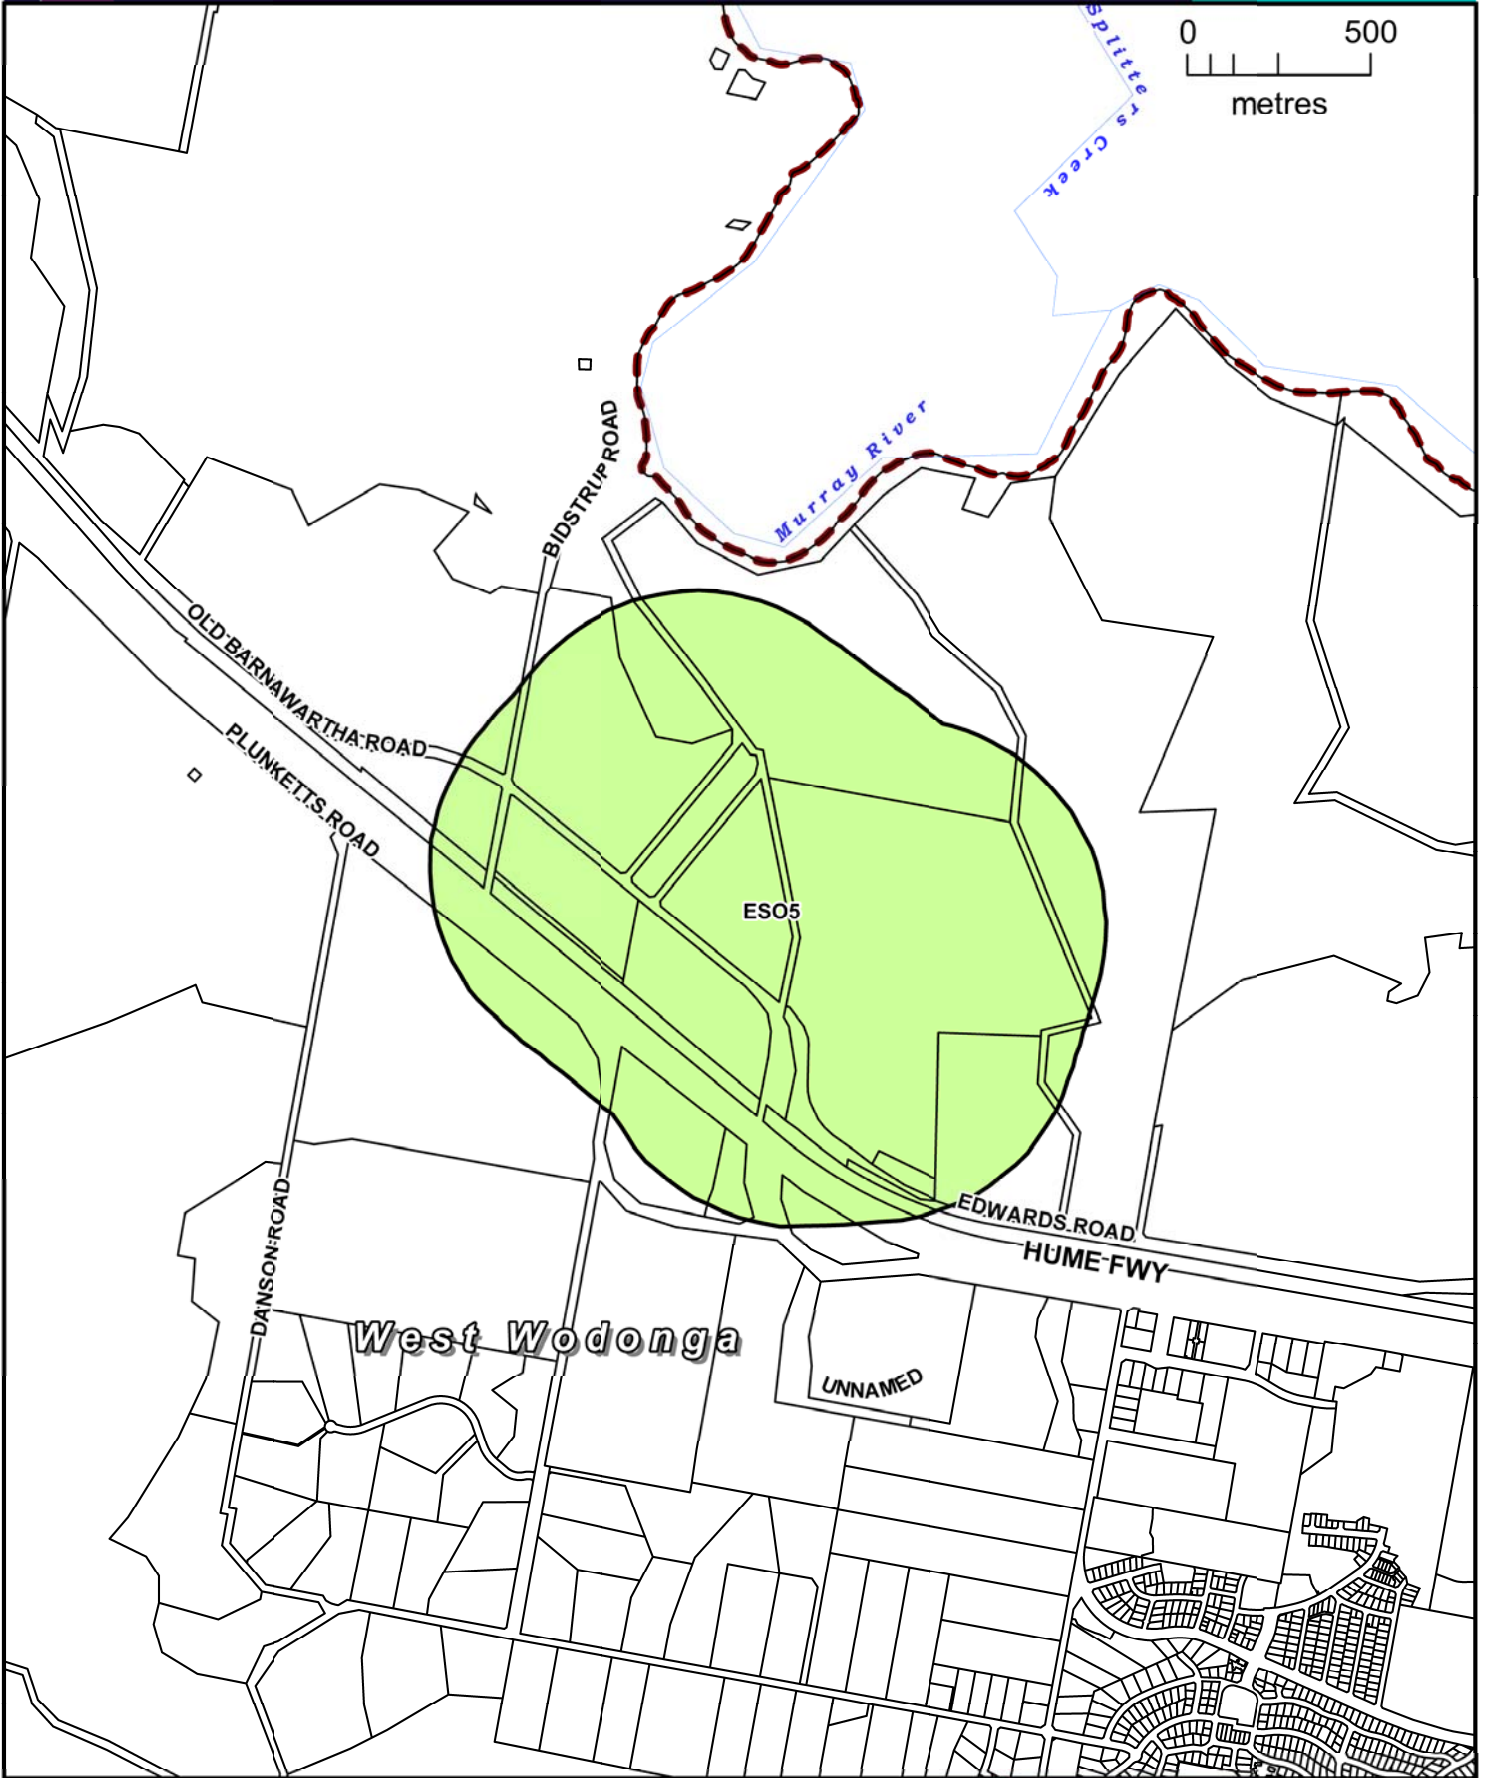

WODONGA PLANNING SCHEME

LEGEND

ES05 ENVIRONMENTAL SIGNIFICANCE OVERLAY - SCHEDULE 5

Part of Planning Scheme Map 2/ES0

AMENDMENT C105